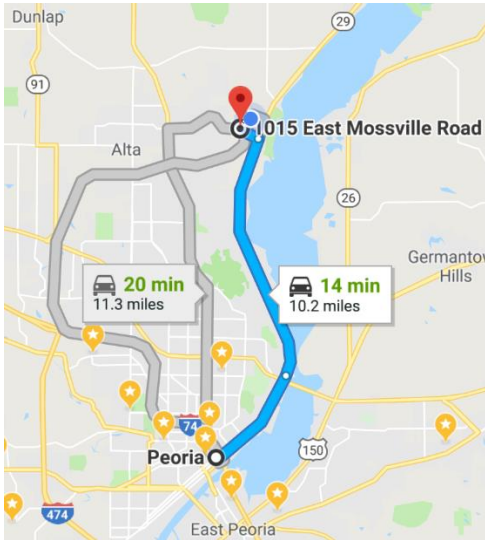

IGRC Office of Pastoral Care & Counseling at Mossville UMC

Routes:

From 74 or Downtown Peoria:

Allen Rd to IL-29 to (L) Mossville Road

From central Peoria:

Knoxville to (R) Mossville Road

From 74 or northern Peoria:

Stay on 74, to 474 to Chillicothe (IL-6) to end of freeway. Right on IL-29, Right on Mossville Road

Once ON Mossville Road, drive over the freeway and make the 2nd right turn into the Mossville UMC parking lot.