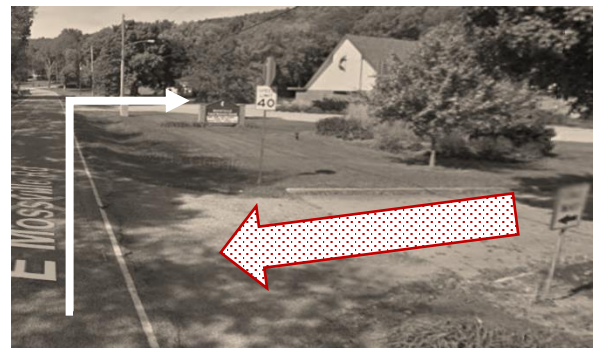

IGRC Office of Pastoral Care & Counseling at Mossville UMC

Routes:

From 74 or Downtown Peoria:

Allen Rd to IL-29 to (L) Mossville Road

From central Peoria:

Knoxville to (R) Mossville Road

From 74 or northern Peoria:

Stay on 74, to 474 to Chillicothe (IL-6) to end of freeway. Right on IL-29, Right on Mossville Road

Once ON Mossville Road, drive over the freeway and make the 2nd right turn into the Mossville UMC parking lot.