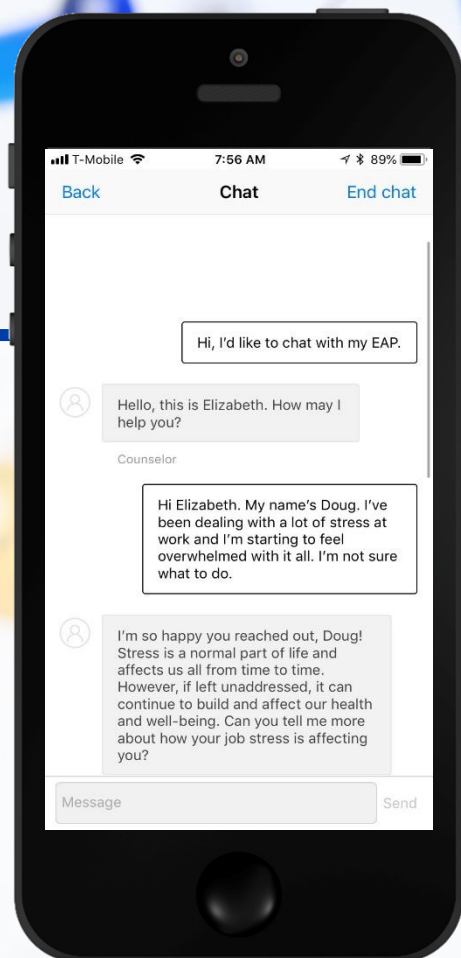

STRESS DOESN'T MAKE APPOINTMENTS

SUPPORT THAT FITS YOUR SCHEDULE

Stress in the wrong place at the wrong time can be overwhelming. Now, support is available in the palm of your hand. Download the eConnect® mobile app and choose 'Chat with a SupportLinc Counselor' to connect with a licensed clinician.

DOWNLOAD THE APP